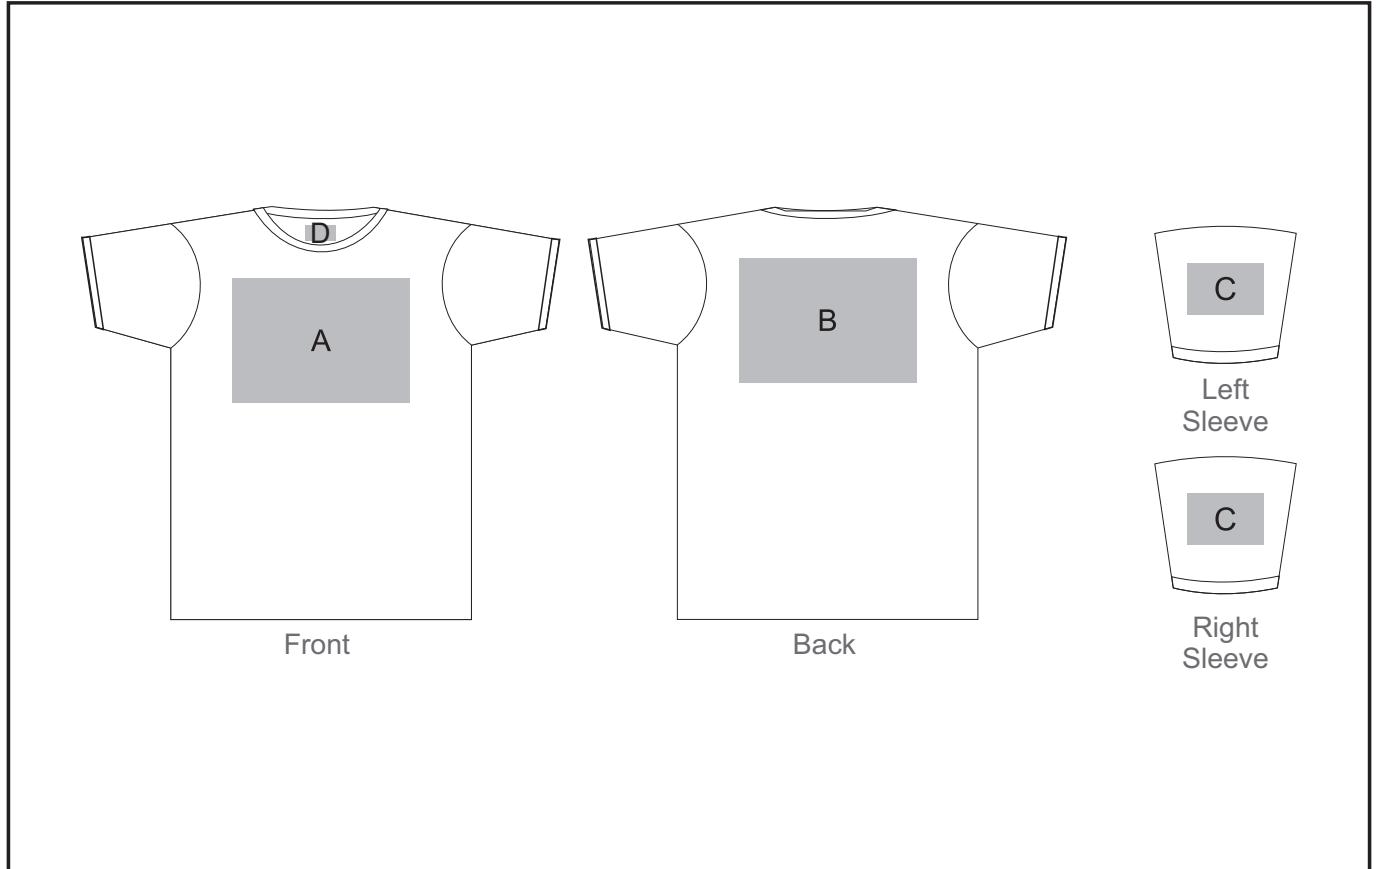

BAS-802

Adelaide Contrast T-Shirt - Mens

Need to know:

- Includes 1-Colour, 1-Position Screen Print (setup fee applies)

Branding Options:

Position A

1. Embroidery (EMB) - 9 colours
  Size: 200mm wide x 200mm high
2. Screen Print (SA) - 6 colours
  Size: 260mm wide x 200mm high
3. Digital Transfer Clothing (DTC) - Full colour
  Size: 290mm wide x 200mm high

Position B

1. Embroidery (EMB) - 9 colours
  Size: 200mm wide x 200mm high
2. Screen Print (SA) - 6 colours
  Size: 260mm wide x 200mm high
3. Digital Transfer Clothing (DTC) - Full colour
  Size: 290mm wide x 200mm high

Position C

1. Embroidery (EMB) - 9 colours
  Size: 80mm diameter
2. Screen Print (SA) - 6 colours
  Size: 60mm wide x 60mm high
3. Digital Transfer Clothing (DTC) - Full colour
  Size: 80mm wide x 80mm high

Position D

1. Screen Print (SA) - 6 colours
  Size: 50mm wide x 25mm high